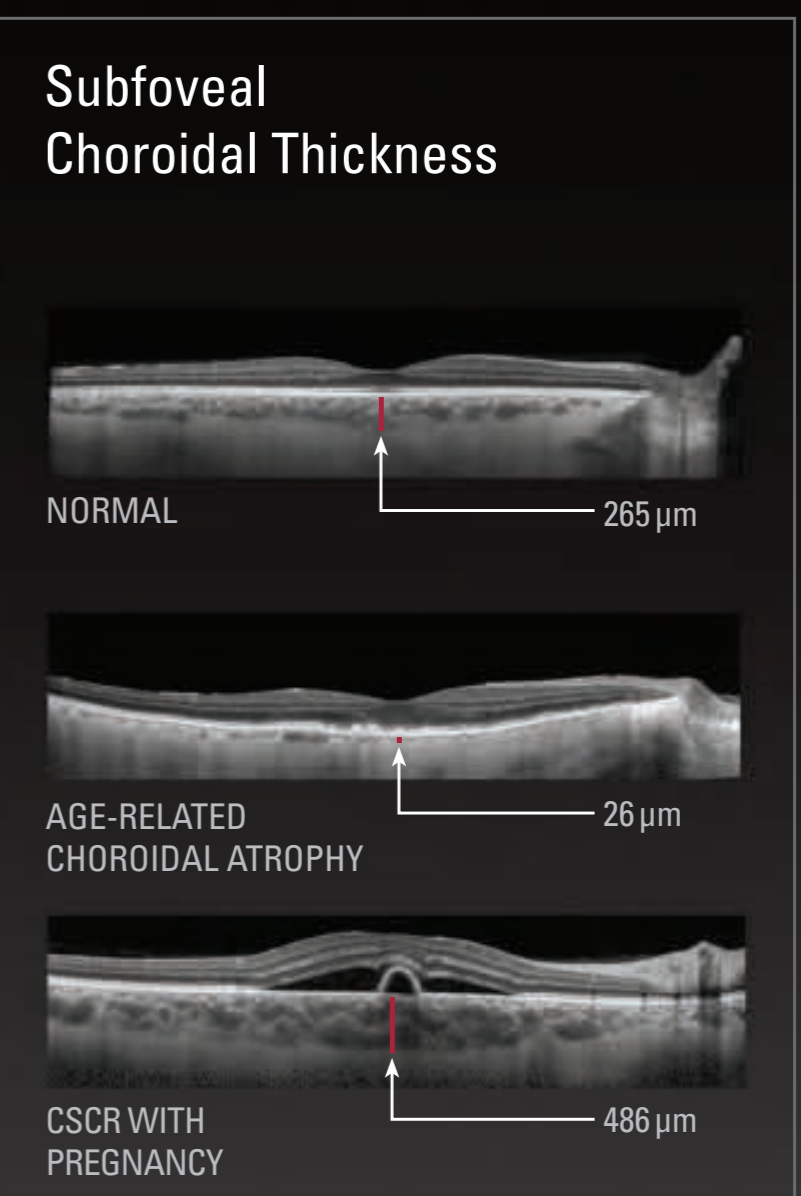

Enhanced Depth Imaging

SPECTRALIS®

HEIDELBERG ENGINEERING

SPECTRALIS and BluePeak are either registered trademarks or trademarks Heidelberg Engineering GmbH.

Heidelberg Engineering GmbH • Tiergartenstr. 15 • 69121 Heidelberg • Germany
Phone + 49 6221 6463-0 • Fax +49 6221 646362 • www.HeidelbergEngineering.de