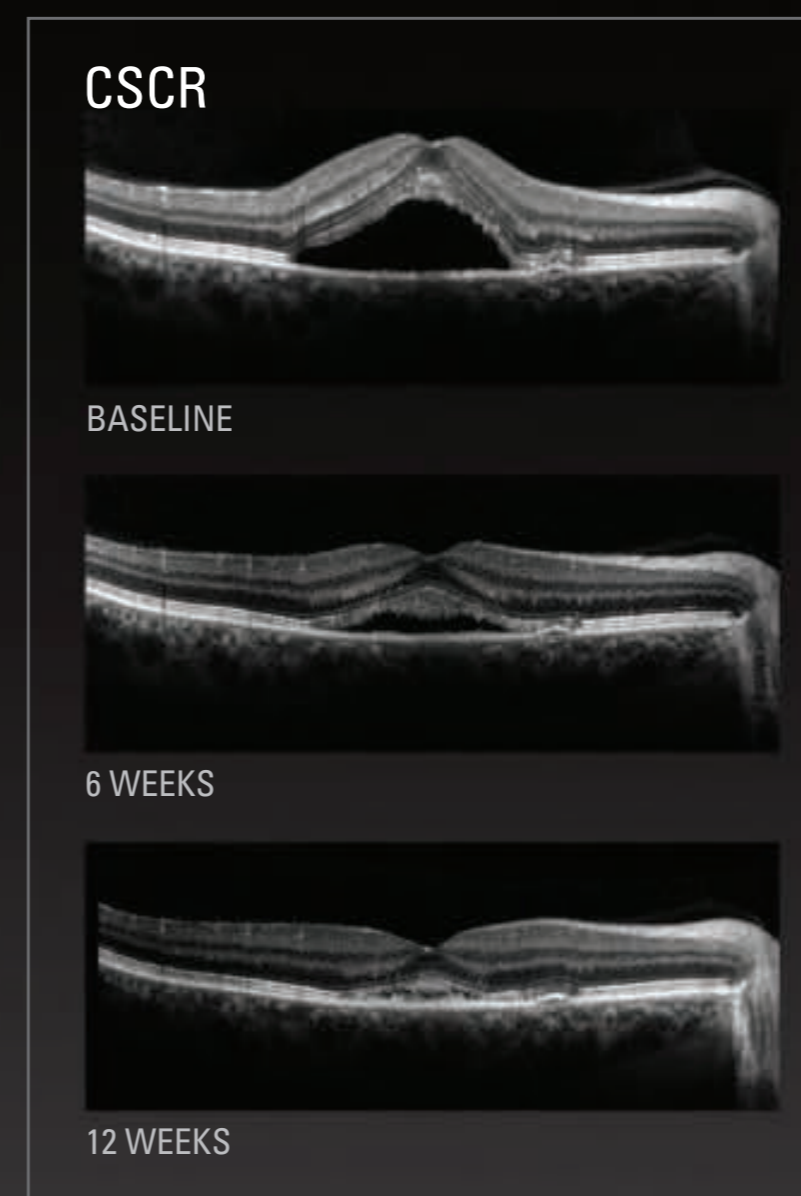

Precision in Monitoring Change